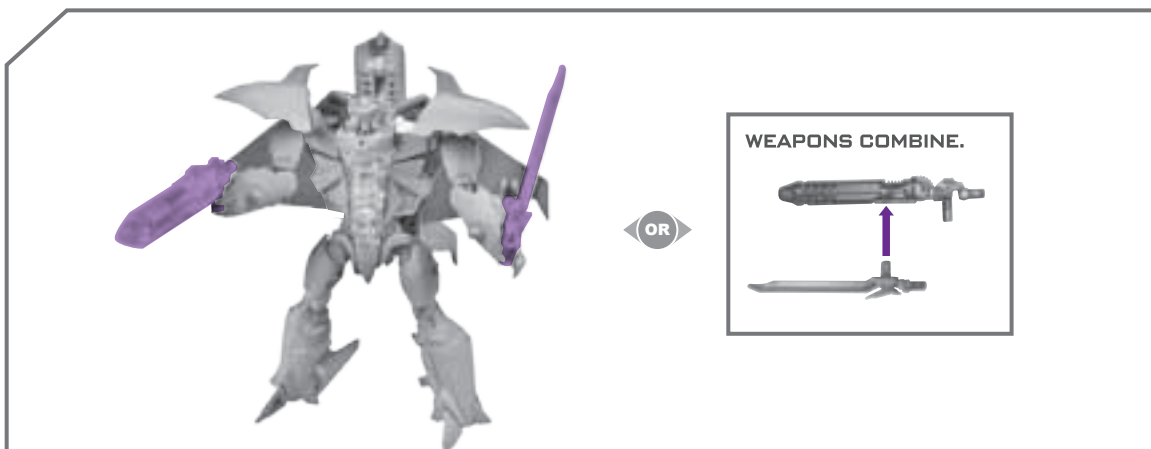

CHANGING TO ROBOT

TRANSFORMERS.COM/INSTRUCTIONS

Retain instructions for future reference.

Product and colors may vary. Some poses may require additional support.
Manufactured under license from TOMY Company, Ltd.
© 2011 Hasbro. All Rights Reserved. TM & © denote U.S. Trademarks.

P/N 7254310000